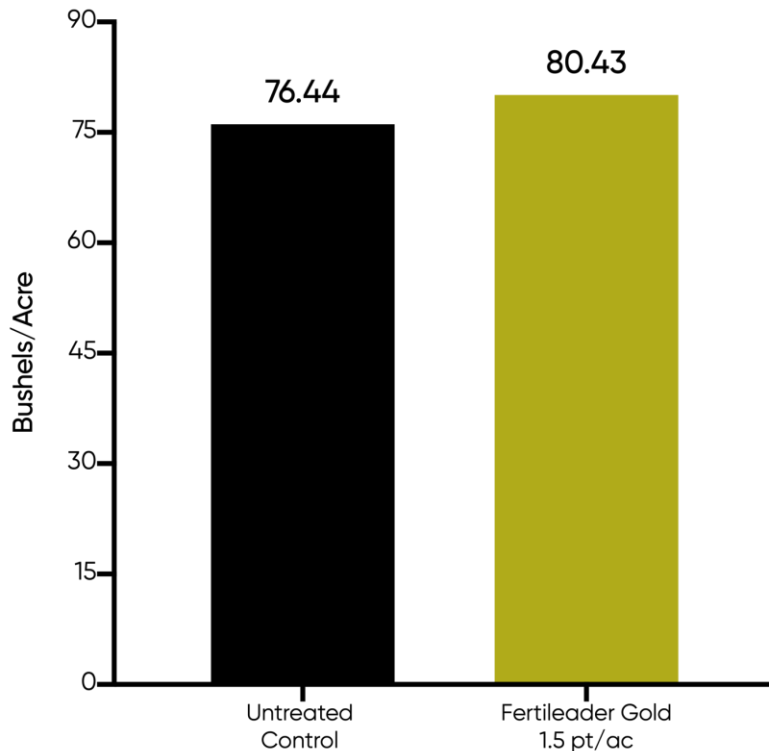

OBJECTIVE

To test the application of Fertileader Gold against a grower standard at flag leaf on winter wheat.

SITE LOCATION:

Gratiot, WI

RESEARCHER:

Timac Agro Innovation Farm
Wisconsin

STUDY INFORMATION

Variety	Pioneer 25R40
Application	6/3/2021
Planting Date	10/5/2021
Harvest Date	7/23/2021

Wheat Yield Response for Foliar Application at Flag Leaf

Timac Agro Innovation Farm
(Gratiot, WI)

KEY FINDINGS

+4 bu/ac

**ROI:
$13/ac**

APPLICATION

Trial ID: RT-21-CM-WHE-FLGO-2

Treatment	Application Rate
Grower Standard Practice	N/A
Fertileader Gold	1.5 pt/ac at flag leaf