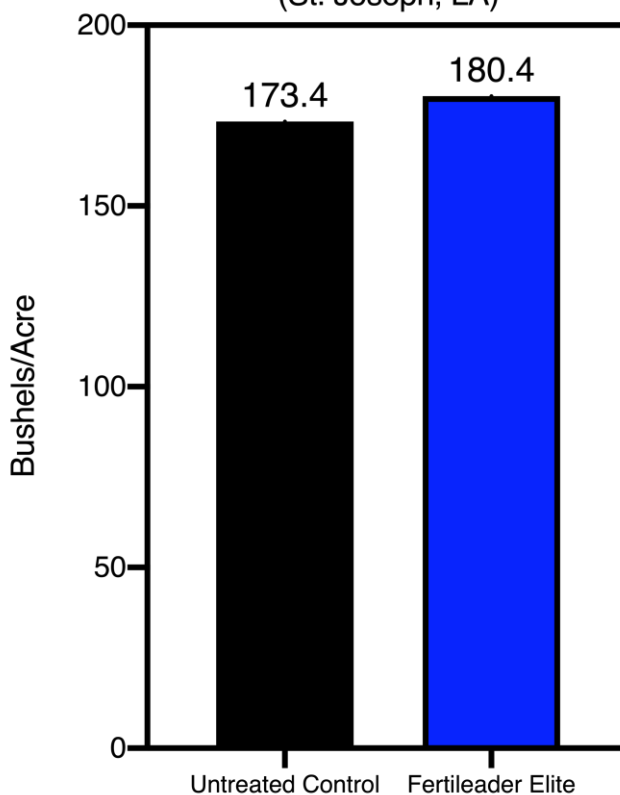

OBJECTIVE

To determine the effects of Fertileader Elite applied at V10 on corn yield.

SITE LOCATION

St. Joseph, LA

RESEARCHER

Randy Smith, PhD
Mississippi State University

Trial ID: RT-18-DL-COR-FLEL

STUDY INFORMATION

Planting Date	29-Mar-2018
Harvest Date	5-Oct-2018
Hybrid	DKC 68-26 RR
Population	32,000
Trial Design	Randomized complete block, 6 replications

Corn Yield Response for Fertileader Elite on Corn (St. Joseph, LA)

KEY FINDINGS

+7 bu/ac
Over untreated control

ROI:
\$14.84/ac

Graph above: Foliar spray of Fertileader Elite improved yield 7 bu/ac. The Gross Revenue above was calculated at \$3.50/bu for corn with Fertileader Elite retail cost of \$53.50/Gallon.